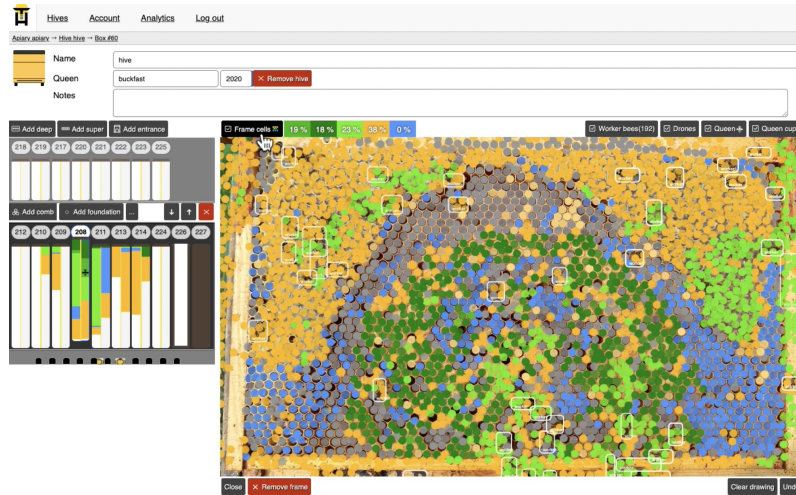

Monitor bees with AI

Artjom Kurapov

Founder at Gratheon
Engineer at Clarifai